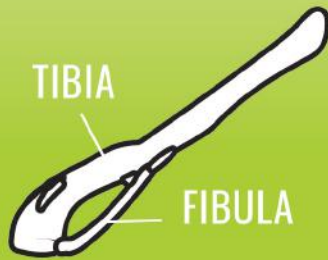

PELVIS

RADIUS

ULNA

FEMUR

CLAVICLE

HUMERUS

SCAPULA

SKULL
(SIDE VIEW)

SKULL
(TOP VIEW)

TIBIA

FIBULA

SHREW BONE CHART

VOLE BONE CHART

PELVIS

HUMERUS

SCAPULA

FEMUR

ULNA

RADIUS

MANDIBLE

SKULL
(TOP VIEW)

TIBIA

FIBULA

CLAVICLE